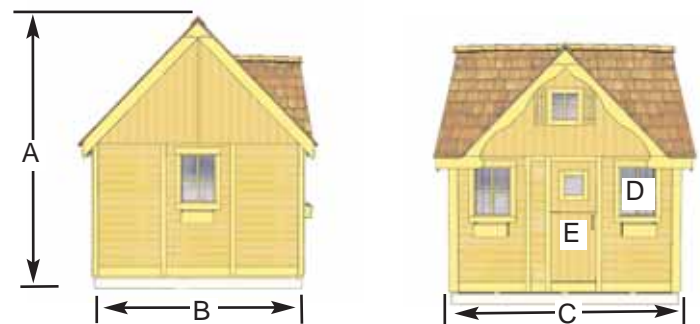

# 9'x9' Lauren's Cottage Playhouse

Item#LCP99

The ultimate play place for your children.

### The Lauren's Cottage Includes:

- 4 Functional Windows (14" w x 20" h)
- Functional Dutch Door
- Western Red Cedar Construction
- Dormer Roof
- Functional Loft
- Gable Window with Shutters
- Panelized For Quick Assembly
- Hardware Included (screws and nails).

### Specifications:

- A: Outside Height = 123"  
(Inside Height to Loft Floor = 60")  
(Loft Floor to Ceiling = 48")
- B: Outside Wall Depth = 107"
- C: Outside Wall Width = 112"
- D: Window Openings = 14" x 20"
- E: Door Dimensions = 24"w x 57"h