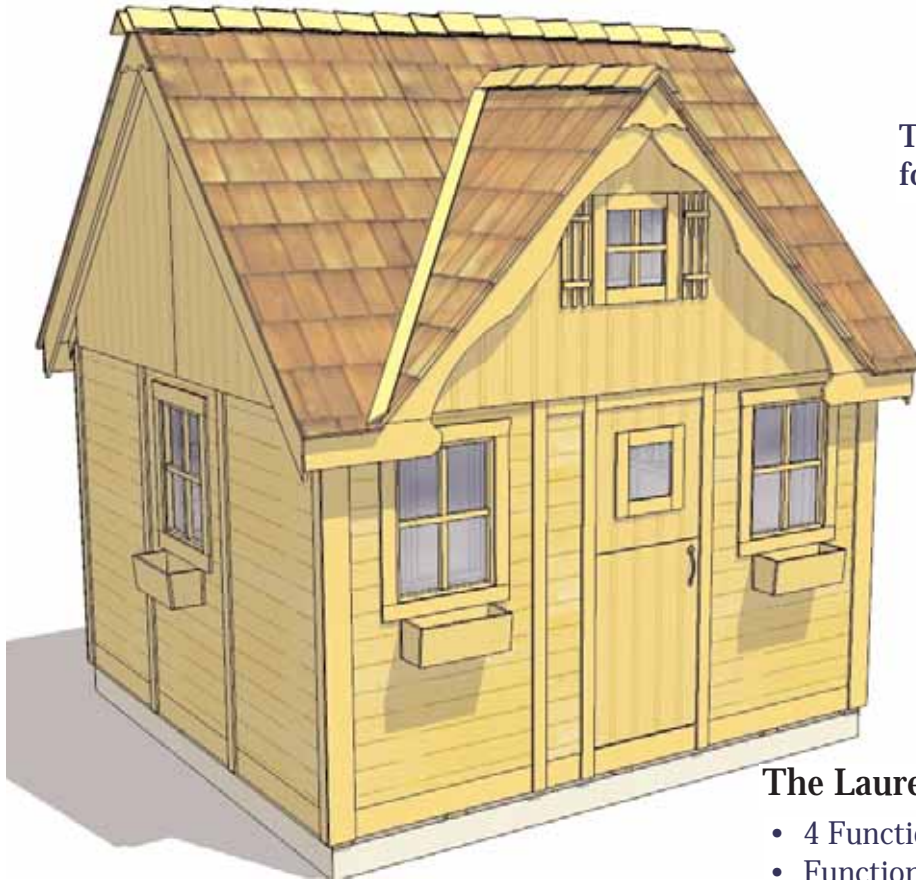

# 9'x9' Lauren's Cottage Playhouse

Item#LCP99

The ultimate play place for your children.

### The Lauren's Cottage Includes:

- 4 Functional Windows (14" w x 20" h)
- Functional Dutch Door
- Western Red Cedar Construction
- Dormer Roof
- Functional Loft
- Gable Window with Shutters
- Panelized For Quick Assembly
- Hardware Included (screws and nails).

### Specifications:

- A: Outside Height = 123"  
(Inside Height to Loft Floor = 60")  
(Loft Floor to Ceiling = 48")
- B: Outside Wall Depth = 107"
- C: Outside Wall Width = 112"
- D: Window Openings = 14" x 20"
- E: Door Dimensions = 24"w x 57"h